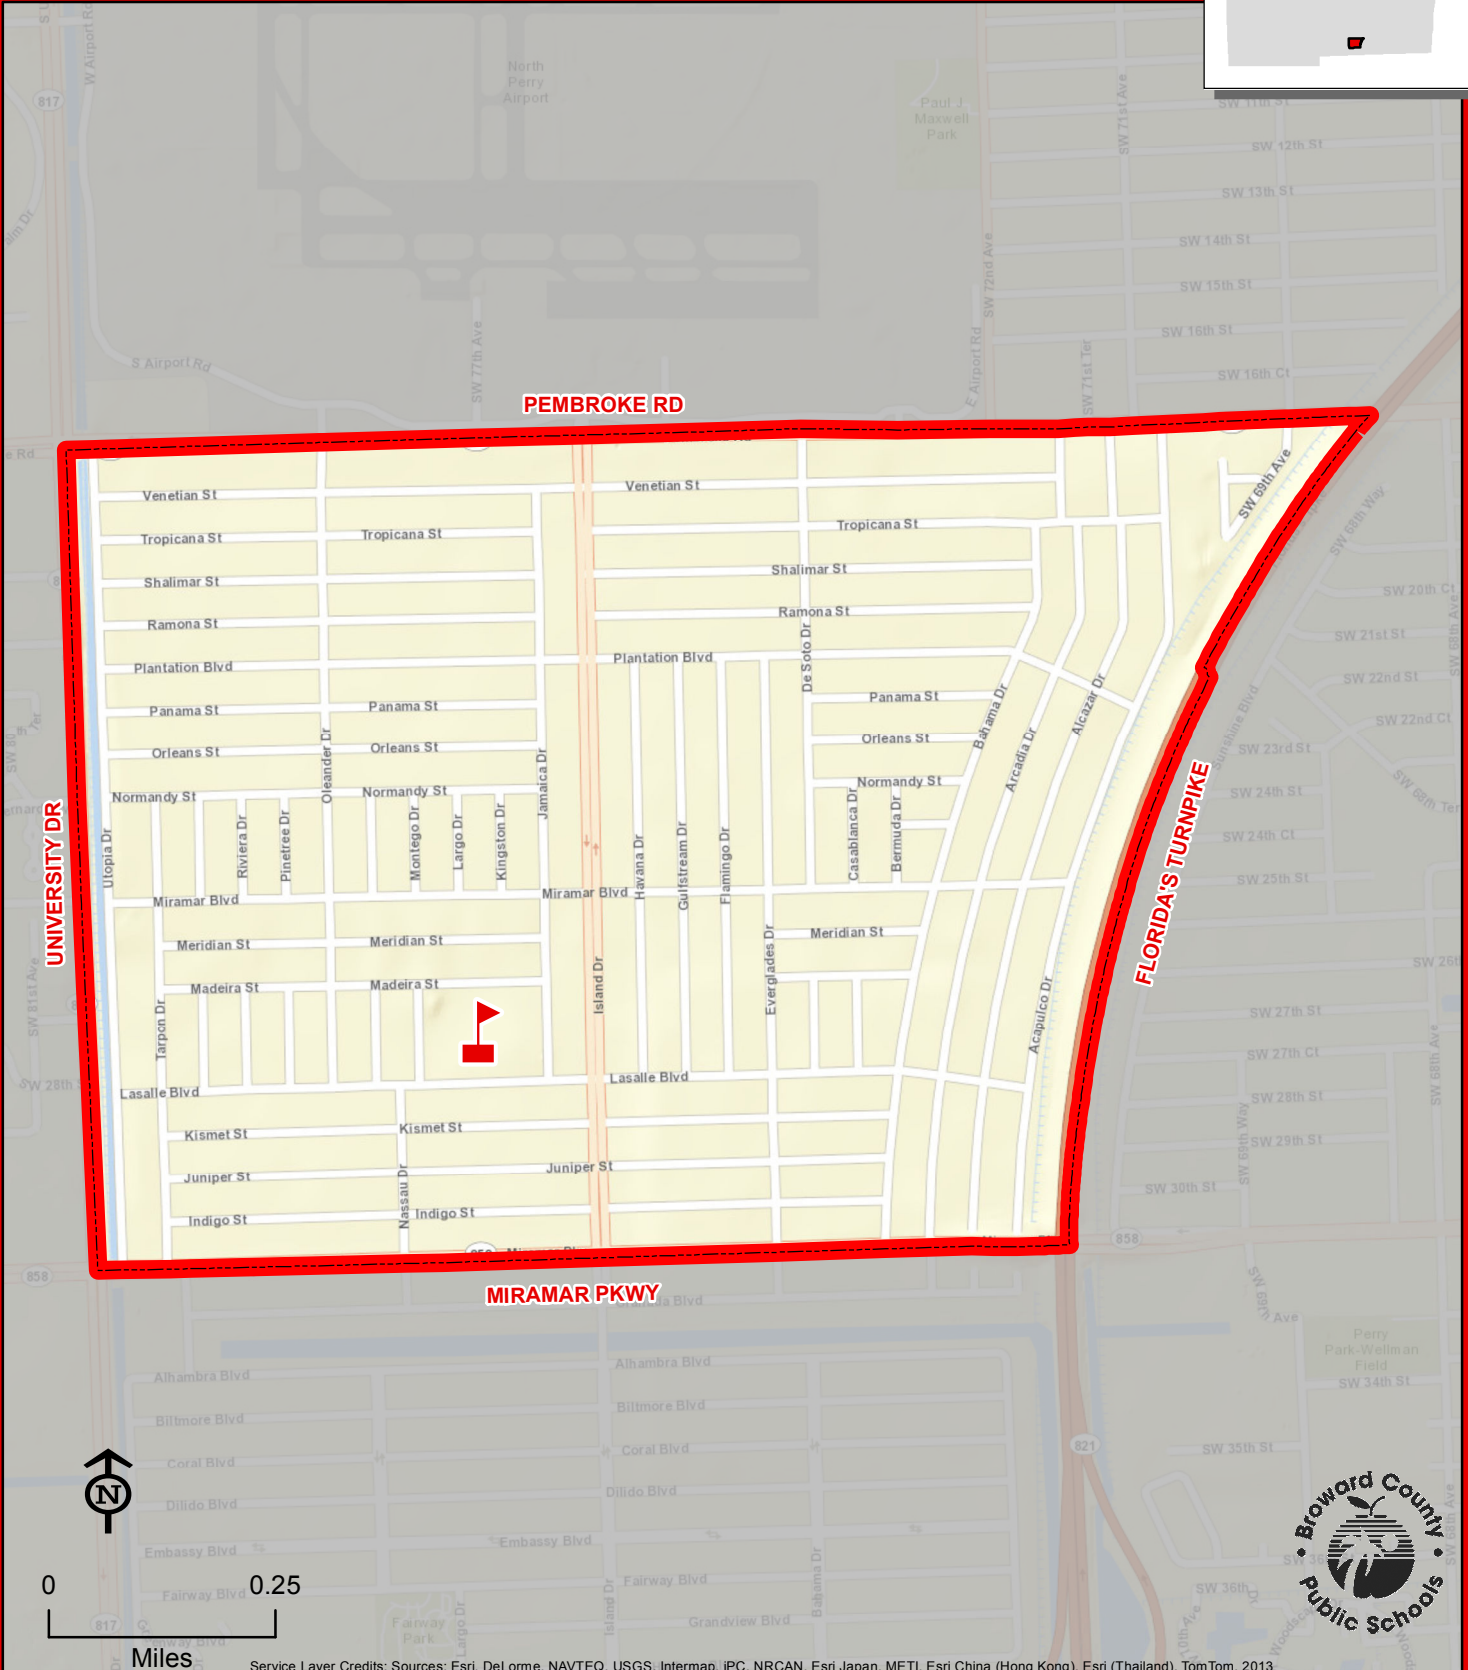

# SUNSHINE ELEMENTARY SCHOOL

7737 W LASALLE BOULEVARD  
MIRAMAR, FLORIDA 33023  
754-323-7700

THIS MAP IS FOR CONCEPTUAL PURPOSES ONLY AND SHOULD NOT BE USED FOR LEGAL BOUNDARY DETERMINATIONS